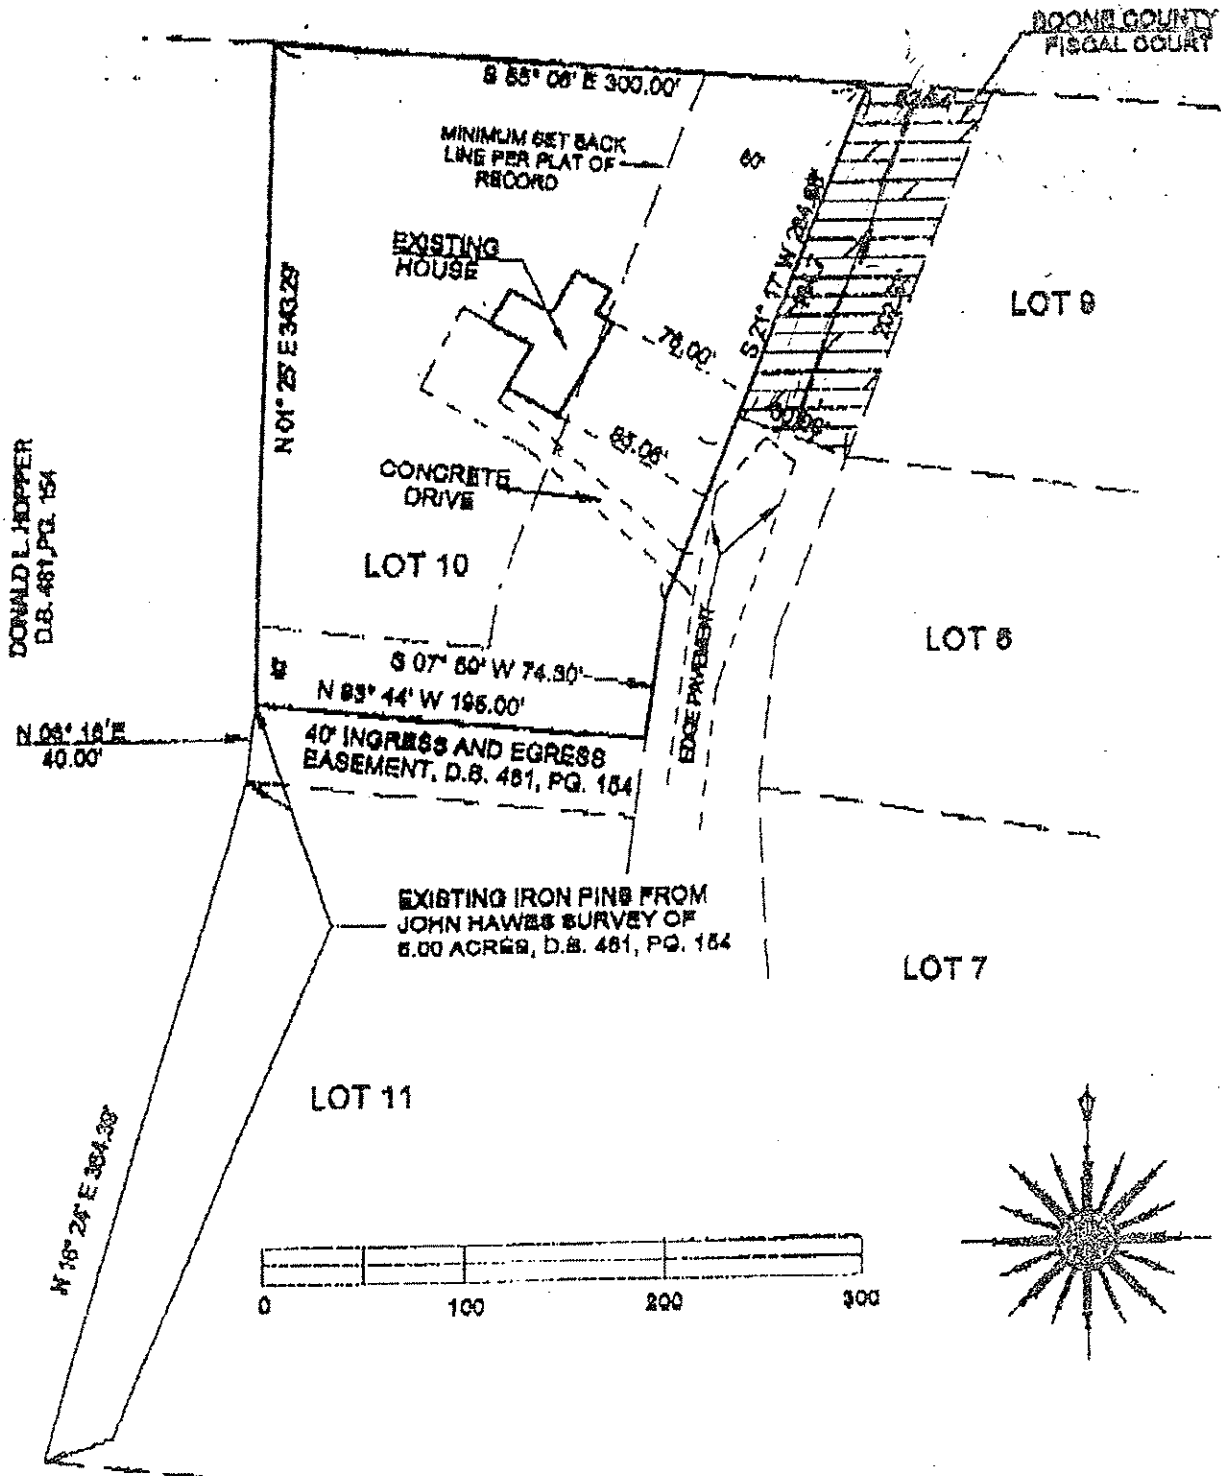

JAN-02-'00 MON 03:55 ID:

TEL NO:

#038 P02/02

6065886497 MCNEELY SURVEYING

102 P02 OCT 04 '94 10:46

**SURVEY PLAT OF LOT 10 OF
 LONGBRANCH ESTATES, P.B. 16, PG. 32
 GROUP NUMBER 1424**

BOONE COUNTY

KENTUCKY

**OCTOBER 4, 1994
 REF.: D.B. 539, PAGE 207**

**SCALE: 1" = 100'
 FILE: VIO83318**

**TIMOTHY R. MCNEELY, REGISTERED LAND SURVEYOR
 6256 MAIN STREET, BURLINGTON, KENTUCKY, 41005
 (808) 588-6497**